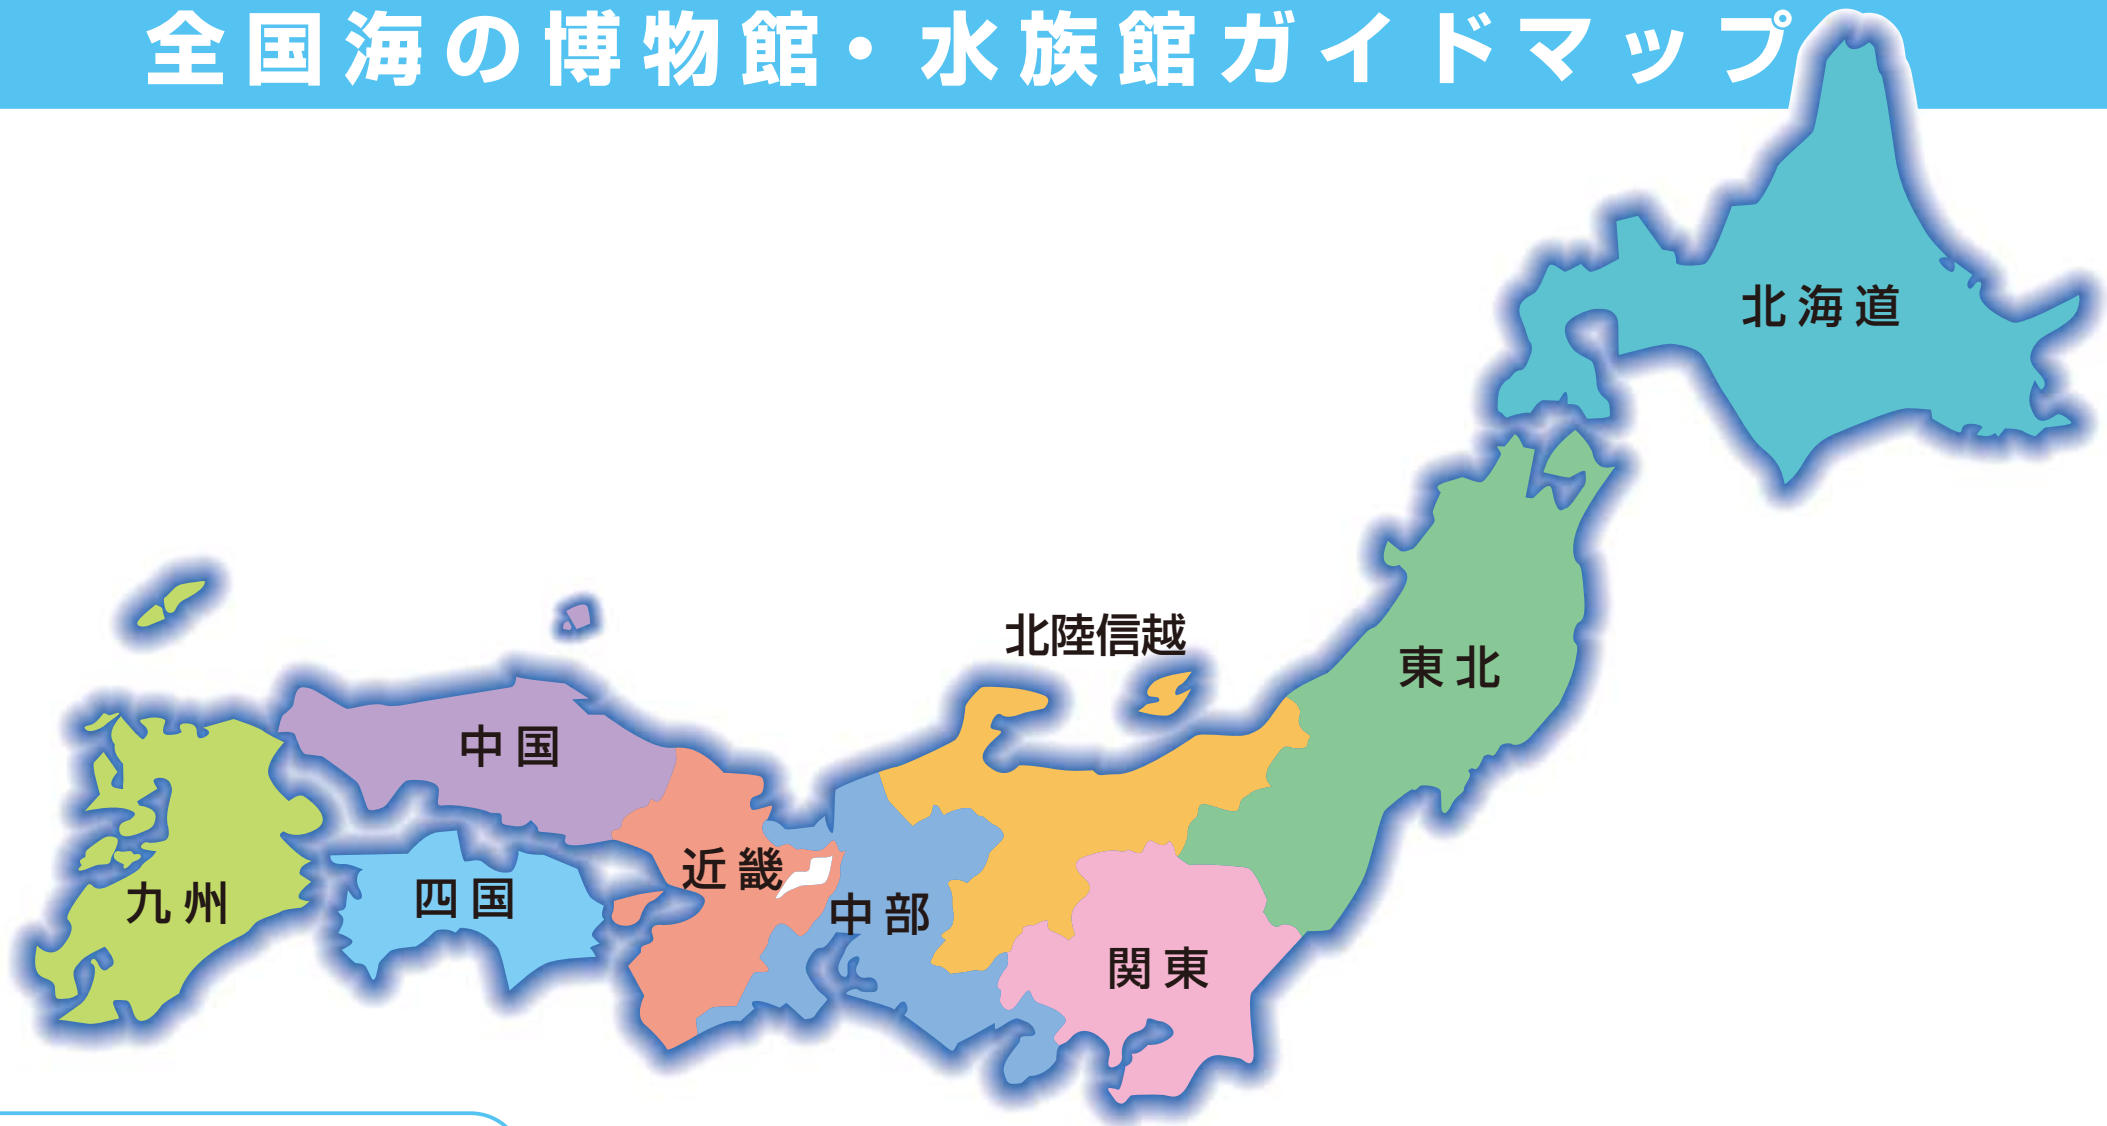

全国海の博物館・水族館ガイドマップ

● 展示マークの凡例 ●

- 船 (Ship) - Icon: White ship's wheel on a blue square background.
- 港 (Port) - Icon: White anchor on a blue square background.
- 海運 (Shipping) - Icon: White cargo ship on a blue square background.
- 歴史 (History) - Icon: White sailing ship on a purple square background.
- 生物 (Biology) - Icon: White fish on a green square background.
- 漁業 (Fishing) - Icon: White fishing hook on a green square background.
- 自然 (Nature) - Icon: White waves on a blue square background.